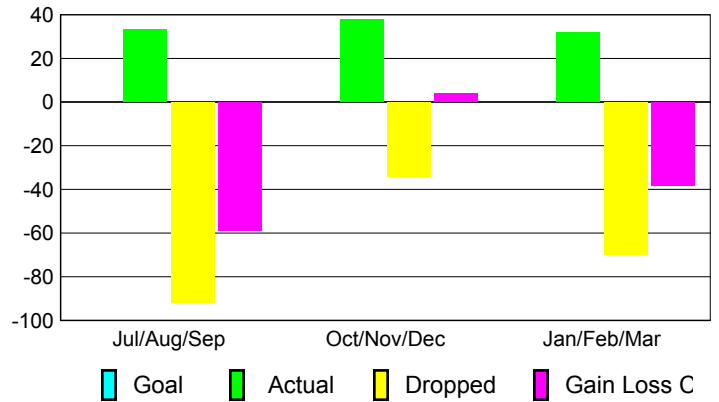

Club Results 2008-2009

Goal, New, Dropped, Gain/Loss

MEMBERSHIP

Membership Results 2008-2009

Membership 2007-2008

Month	Net Memb Goal	Actual New Memb	Actual Dropped Memb	Gain/Loss of Memb	Gain/Loss of Memb
Jul/Aug/Sep	0	33	-92	-59	-11
Oct/Nov/Dec	0	38	-34	4	16
Jan/Feb/Mar	0	32	-70	-38	-11
Totals	0	103	-196	-93	-6

Membership Results 2008-2009

Goal, New, Dropped, Gain/Loss

Comparison of Club Gain/Loss

Current Year Compared to the Previous Year

Comparison of Membership Gain/Loss

Current Year Compared to the Previous Year