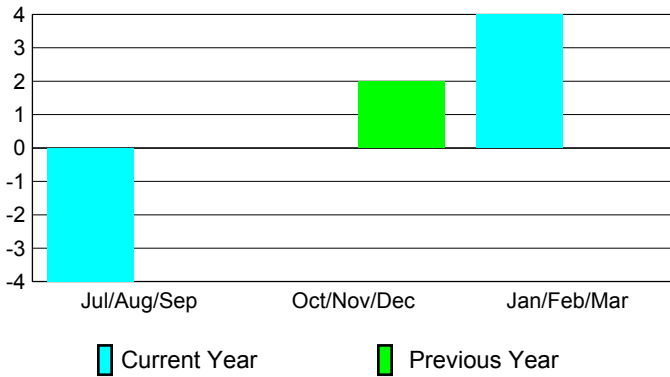

Club Results 2008-2009

Goal, New, Dropped, Gain/Loss

MEMBERSHIP

Membership Results 2008-2009

Membership 2007-2008

Month	Net Memb Goal	Actual New Memb	Actual Dropped Memb	Gain/Loss of Memb	Gain/Loss of Memb
Jul/Aug/Sep	0	33	-92	-59	-11
Oct/Nov/Dec	0	38	-34	4	16
Jan/Feb/Mar	0	32	-70	-38	-11
Totals	0	103	-196	-93	-6

Membership Results 2008-2009

Goal, New, Dropped, Gain/Loss

Comparison of Club Gain/Loss

Current Year Compared to the Previous Year

Comparison of Membership Gain/Loss

Current Year Compared to the Previous Year