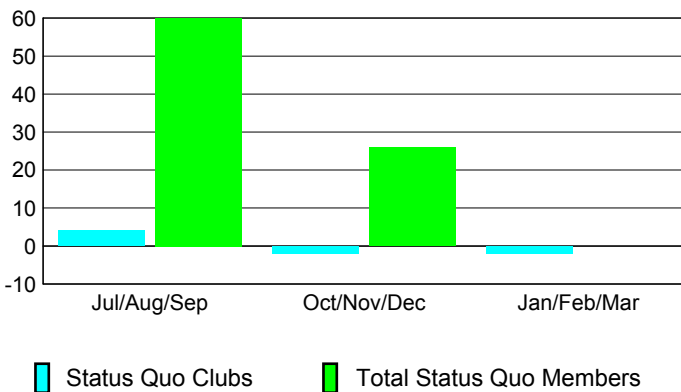

Club Results 2008-2009

Goal, New, Dropped, Gain/Loss

MEMBERSHIP

Membership Results 2008-2009

Membership 2007-2008

Month	Net Memb Goal	Actual New Memb	Actual Dropped Memb	Gain/Loss of Memb	Gain/Loss of Memb
Jul/Aug/Sep	0	33	-92	-59	-11
Oct/Nov/Dec	0	38	-34	4	16
Jan/Feb/Mar	0	32	-70	-38	-11
Totals	0	103	-196	-93	-6

Membership Results 2008-2009

Goal, New, Dropped, Gain/Loss

Comparison of Club Gain/Loss

Current Year Compared to the Previous Year

Comparison of Membership Gain/Loss

Current Year Compared to the Previous Year

YTD Status Quo Clubs 2008-2009

Status Quo Clubs Compared to Status Quo Members

Gender Comparison 2008-2009