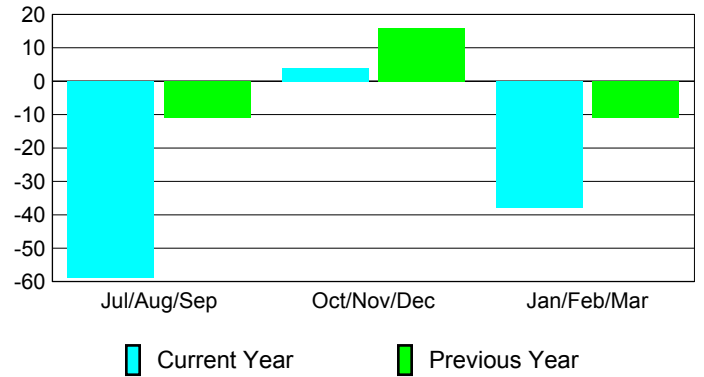

Club Results 2008-2009

Goal, New, Dropped, Gain/Loss

MEMBERSHIP

Membership Results 2008-2009

Membership 2007-2008

Month	Net Memb Goal	Actual New Memb	Actual Dropped Memb	Gain/Loss of Memb	Gain/Loss of Memb
Jul/Aug/Sep	0	33	-92	-59	-11
Oct/Nov/Dec	0	38	-34	4	16
Jan/Feb/Mar	0	32	-70	-38	-11
Totals	0	103	-196	-93	-6

Membership Results 2008-2009

Goal, New, Dropped, Gain/Loss

Comparison of Club Gain/Loss

Current Year Compared to the Previous Year

Comparison of Membership Gain/Loss

Current Year Compared to the Previous Year

YTD Status Quo Clubs 2008-2009

Status Quo Clubs Compared to Status Quo Members

Gender Comparison 2008-2009