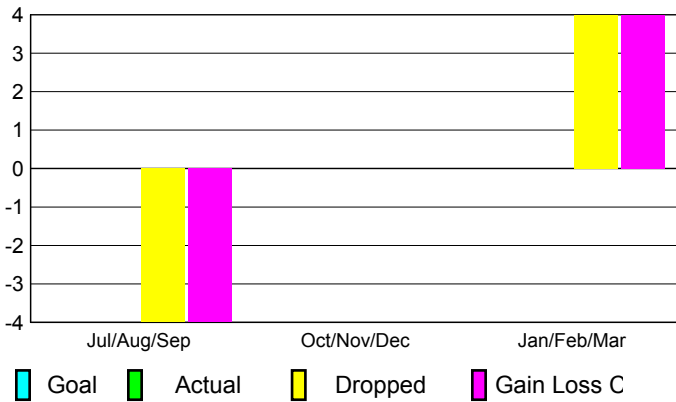

2008-2009 GMT Quarterly Report for District (or Undistricted) **District H 2**

GMT: **Doctor NICOLAS JARA ORELL**

Location: **PERU**

GMT CA: **3**

CLUBS

Club Results 2008-2009

Clubs 2007-2008

Month	New Club Goal	Actual New Clubs	Actual Dropped Clubs	Gain/Loss of Clubs	Gain/Loss of Clubs
Jul/Aug/Sep	0	0	-4	-4	0
Oct/Nov/Dec	0	0	0	0	2
Jan/Feb/Mar	0	0	4	4	0
Totals	0	0	0	0	2

Club Results 2008-2009

Goal, New, Dropped, Gain/Loss

MEMBERSHIP

Membership Results 2008-2009

Membership 2007-2008

Month	Net Memb Goal	Actual New Memb	Actual Dropped Memb	Gain/Loss of Memb	Gain/Loss of Memb
Jul/Aug/Sep	0	33	-92	-59	-11
Oct/Nov/Dec	0	38	-34	4	16
Jan/Feb/Mar	0	32	-70	-38	-11
Totals	0	103	-196	-93	-6